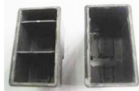

ORIGINAL(OEM) CARTRIDGES WITH TOP COVER REMOVED

OEM CARTRIDGE MODIFIED

Picture on the left shows original black cartridge.
The interior of the ink tank has been walled to contain less ink.
Picture on the right shows our remanufactured cartridge
with wall removed allowing more ink capacity

OEM CARTRIDGE MODIFIED

Picture on the left shows original color cartridge.
The interior of the ink tank has been walled to contain less ink.
Picture on the right shows our remanufactured cartridge
with wall removed allowing more ink capacity

Note: Sponge removed for better view of ink tank interior.