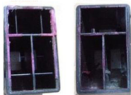

ORIGINAL(OEM) CARTRIDGES WITH TOP COVER REMOVED

OEM CARTRIDGE MODIFIED

Picture on the left shows original black cartridge.
The interior of the ink tank has been walled to contain less ink.
Picture on the right shows our remanufactured cartridge
with wall removed allowing more ink capacity

OEM CARTRIDGE MODIFIED

Picture on the left shows original color cartridge.
The interior of the ink tank has been walled to contain less ink.
Picture on the right shows our remanufactured cartridge
with wall removed allowing more ink capacity

Note: Sponge removed for better view of ink tank interior.